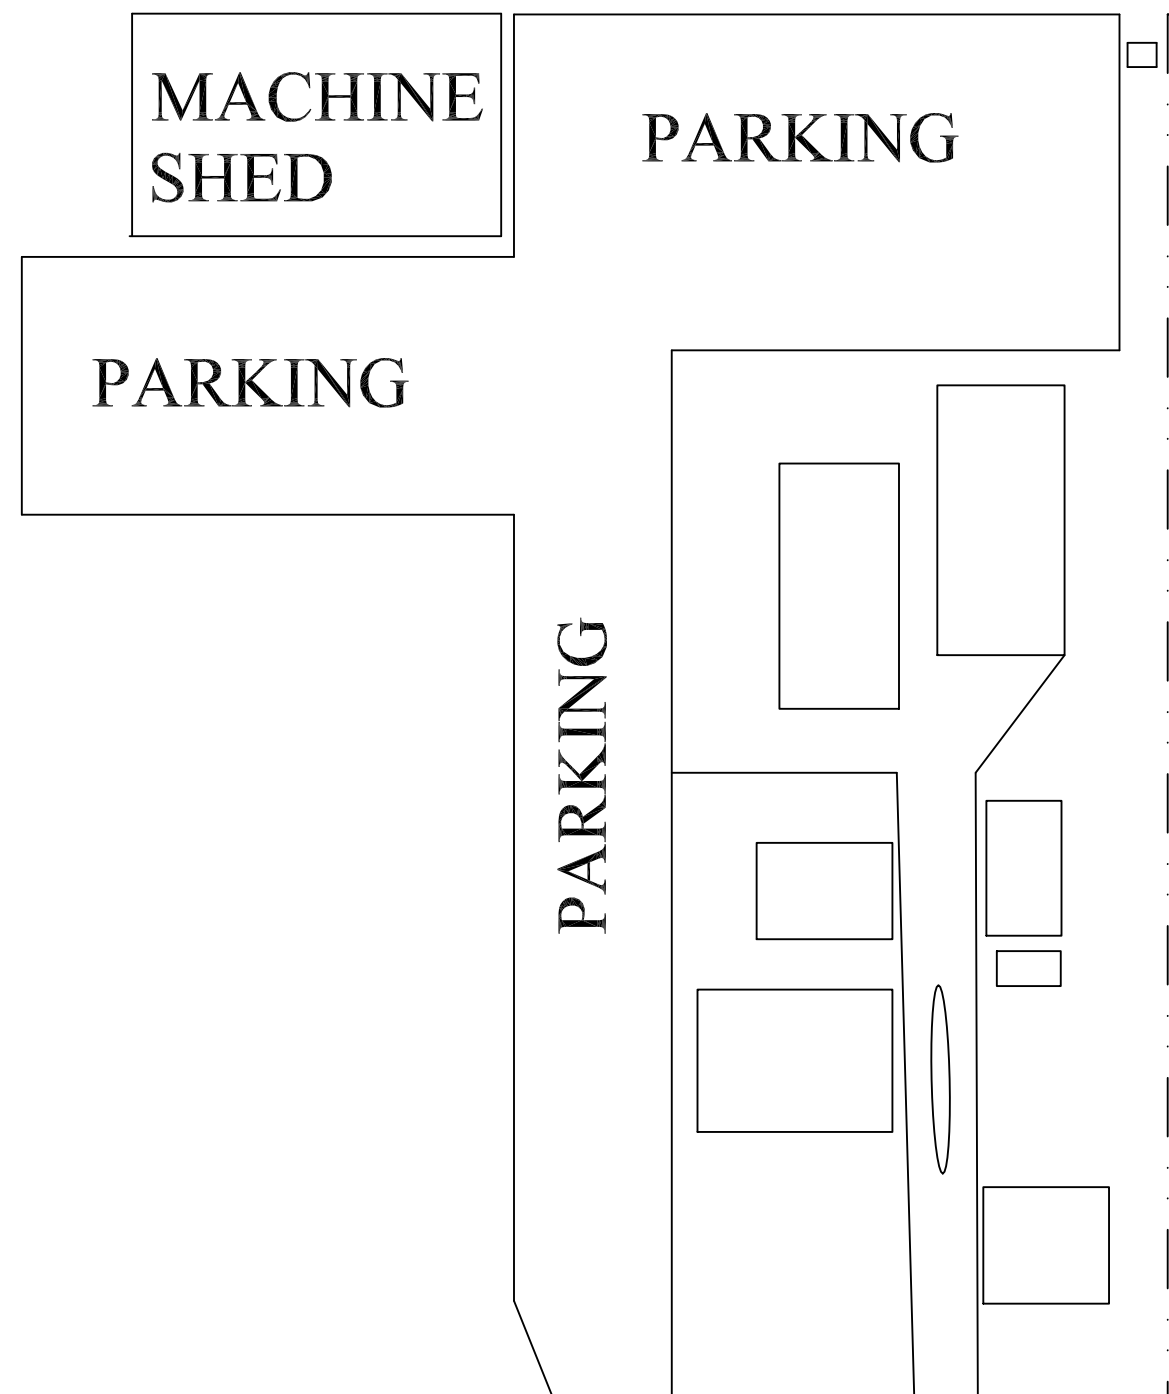

MAHASKA COUNTY SOCCER CLUB  
 FALL 2010  
 FIELD NUMBERS

SMOKING AND PETS ARE PROHIBITED  
 AT THE LACEY COMPLEX.

ALT. PARKING LOT

LAVEEN AVENUE

LAVEEN AVENUE

238th STREET

**DO NOT STOP ON ROAD DO NOT STOP ON ROAD DO NOT STOP ON ROAD**

238th STREET

ALTERNATE PARKING