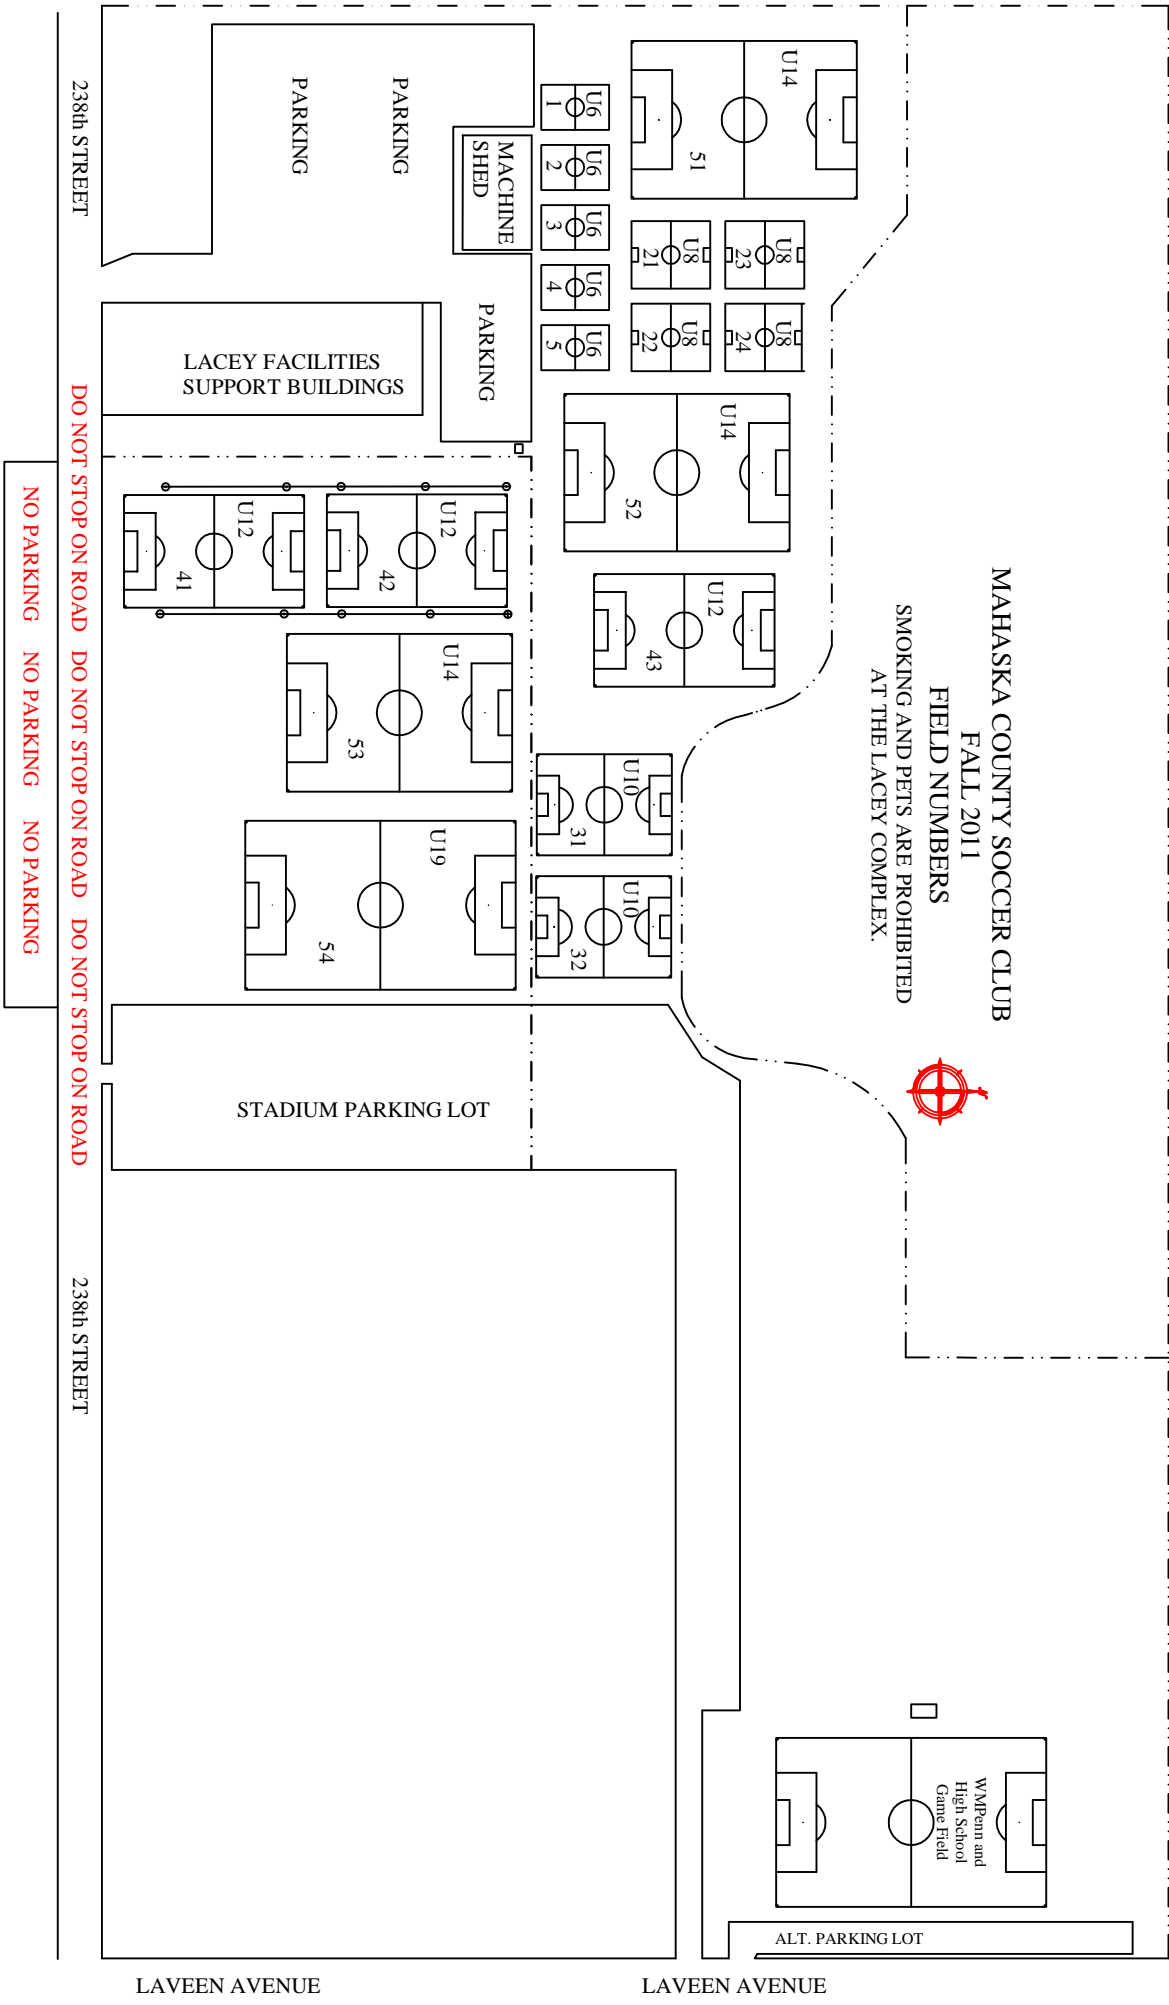

MAHASKA COUNTY SOCCER CLUB
FALL 2011
FIELD NUMBERS
SMOKING AND PETS ARE PROHIBITED
AT THE LACEY COMPLEX.

238th STREET

DO NOT STOP ON ROAD DO NOT STOP ON ROAD DO NOT STOP ON ROAD

238th STREET

NO PARKING NO PARKING NO PARKING

LAVEEN AVENUE

LAVEEN AVENUE