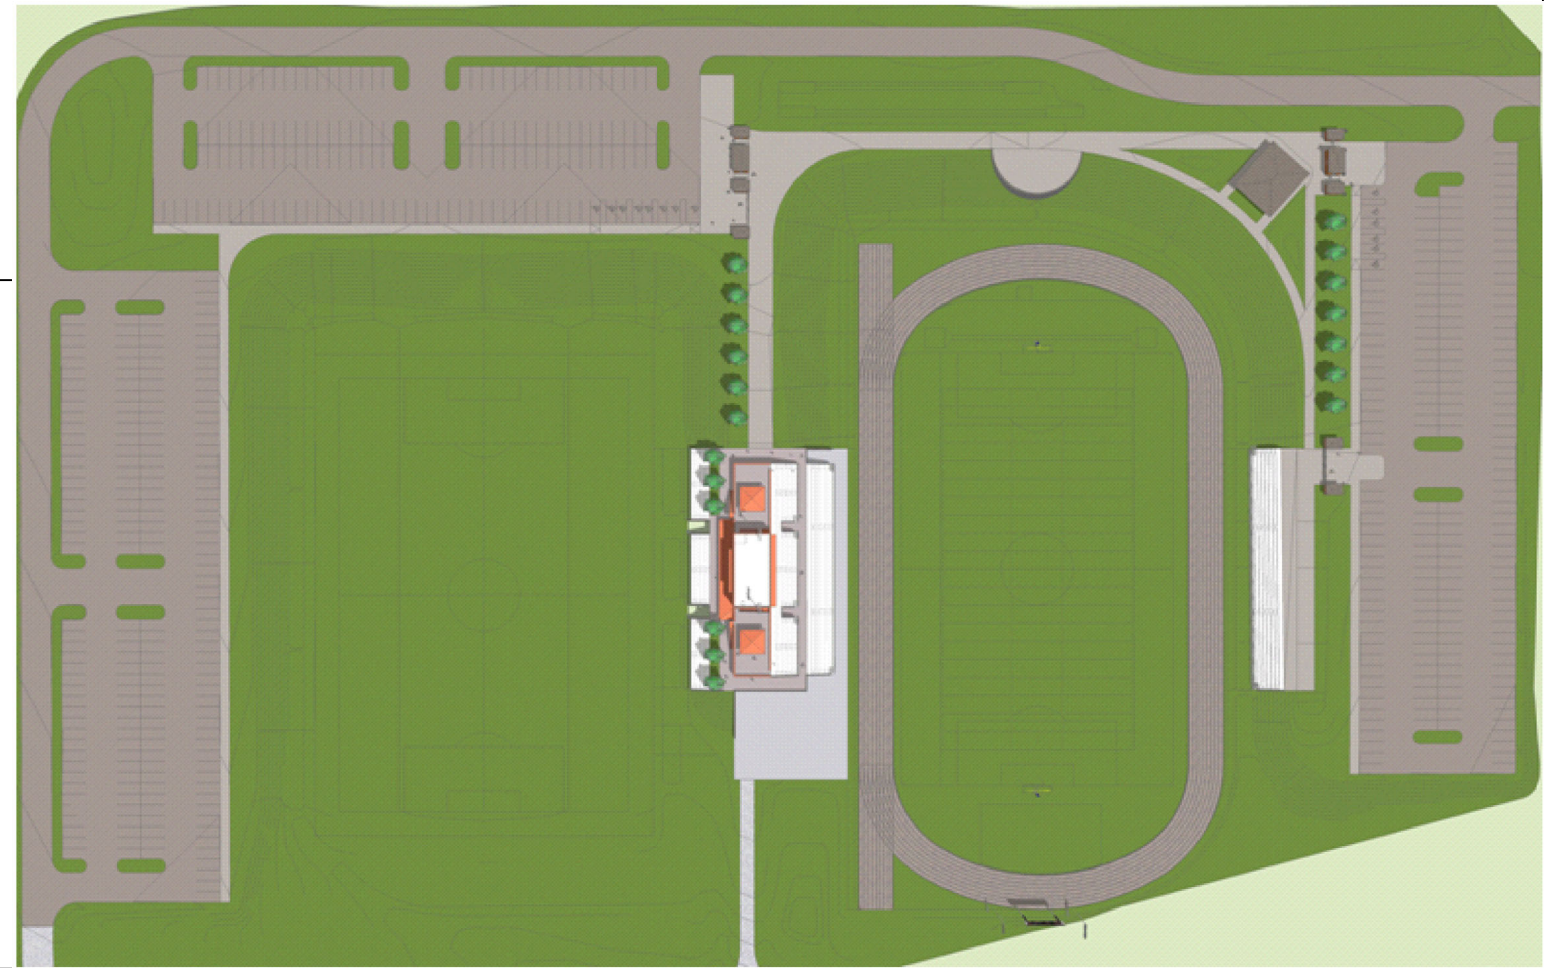

MAHASKA COUNTY SOCCER CLUB
FIELD NUMBERS
FALL 2020

GPS ADDRESS
2055 238th ST.
OSKALOOSA, IA 52577

SMOKING AND PETS ARE PROHIBITED
AT THE LACEY COMPLEX.

PERIMETER ROAD NO PARKING

PERIMETER ROAD NO PARKING

ALT. PARKING LOT

LAVEEN AVENUE

LAVEEN AVENUE

CONSESSIONS

PARKING

PARKING

PARKING

LACEY FACILITIES
SUPPORT BUILDINGS
NO PARKING

NO PARKING ON GRASS

238th STREET

DO NOT STOP ON ROAD DO NOT STOP ON ROAD DO NOT STOP ON ROAD

238th STREET

238th STREET